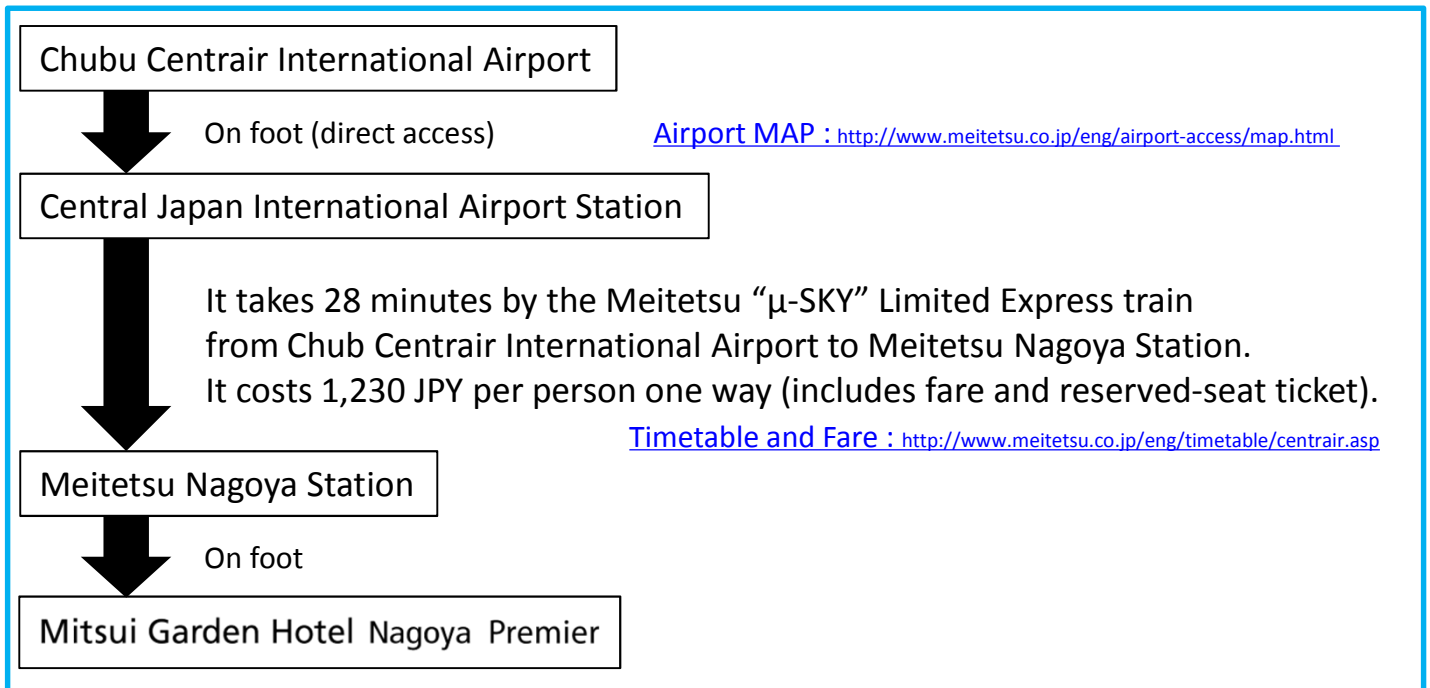

Access from Chubu Centrair International Airport, Nagoya

【Access from Meitetsu Nagoya Station】